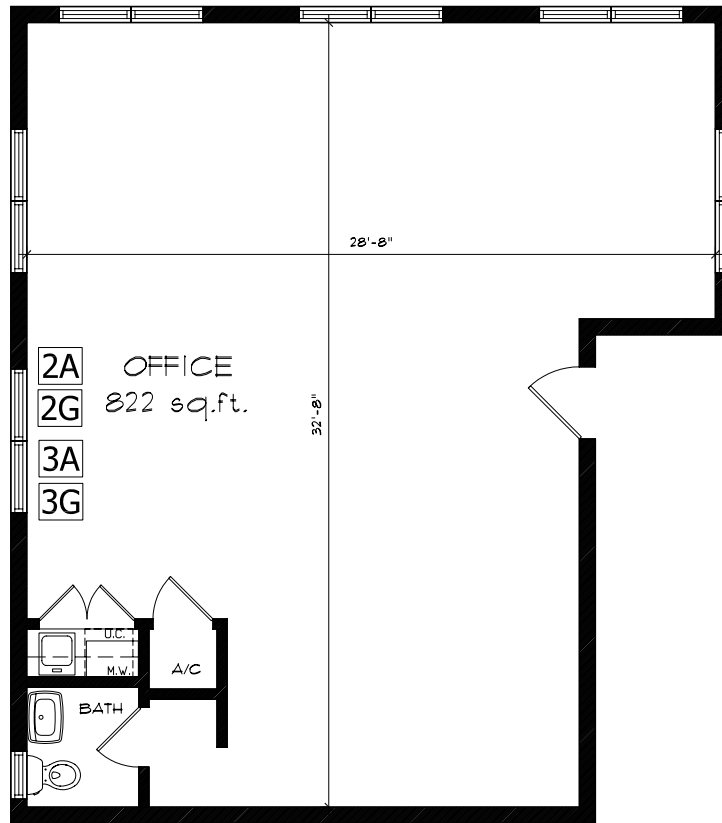

**1C** SHOP  
1104 sq.ft.

43'-4"

28'-8"

BATH

A/C

M.W.

U.C.

2C OFFICE  
3C 1333 sq.ft.

28'-8"

51'-4"

43'-4"

**2D** OFFICE  
2844 sq.ft.

57'-4"

28'-2"

2E OFFICE  
3E 1261 sq.ft.  
51'-4"

28'-8"

**3D** OFFICE  
2844 sq.ft.