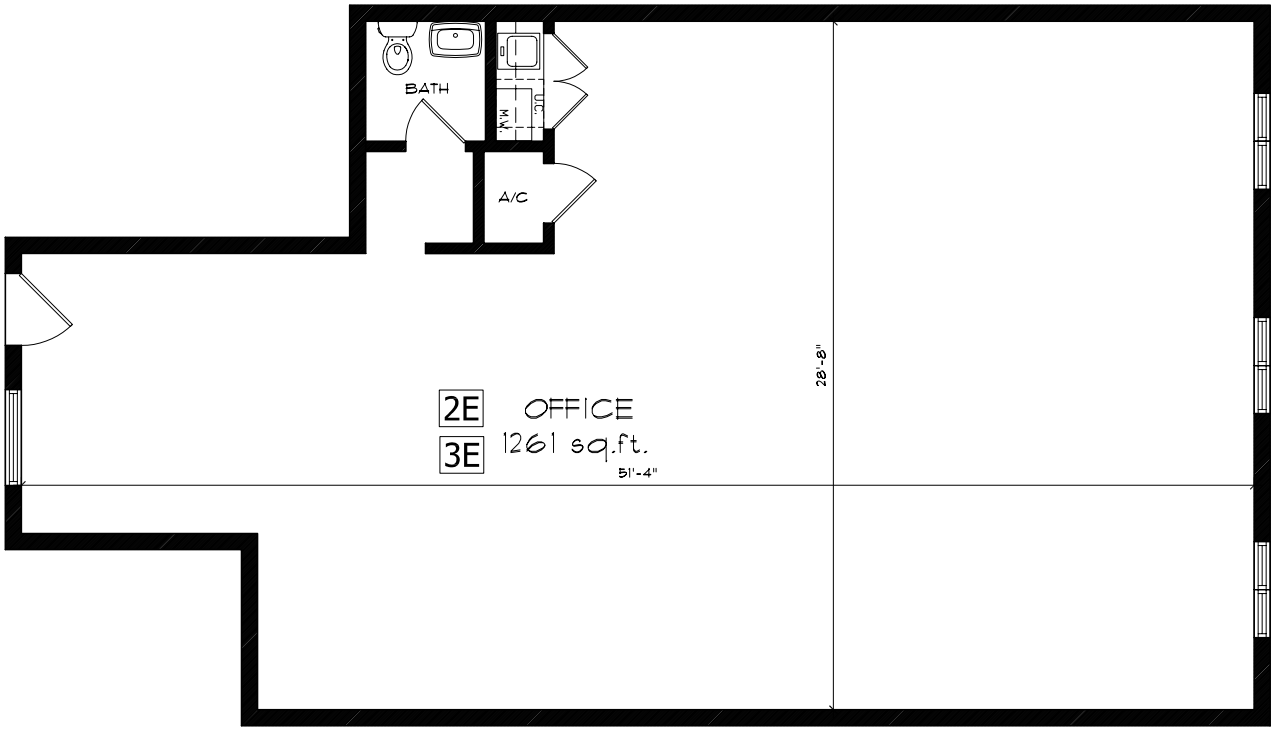

**1C** SHOP  
1104 sq.ft.

43'-4"

28'-8"

BATH

A/C

M.W.

U.C.

2C OFFICE  
3C 1333 sq.ft.

28'-8"

51'-4"

43'-4"

**2D** OFFICE  
2844 sq.ft.

57'-4"

28'-2"

2E OFFICE  
3E 1261 sq.ft.  
51'-4"

28'-8"

**3D** OFFICE  
2844 sq.ft.