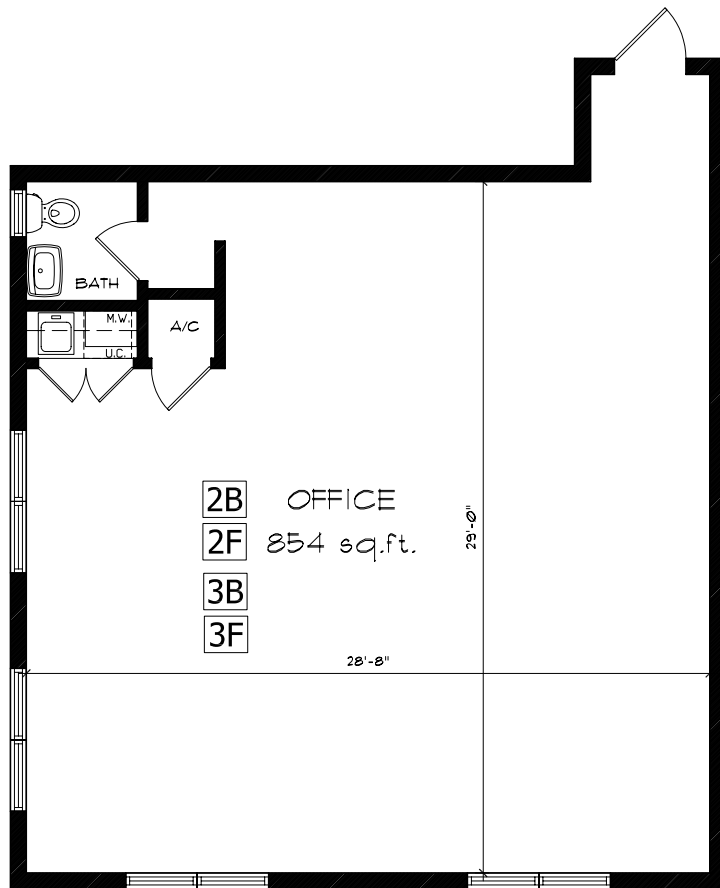

**1C** SHOP  
1104 sq.ft.

43'-4"

28'-8"

BATH

A/C

M.W.

U.C.

2C OFFICE  
3C 1333 sq.ft.

28'-8"

51'-4"

43'-4"

**2D** OFFICE  
2844 sq.ft.

57'-4"

28'-2"

2E OFFICE  
3E 1261 sq.ft.  
51'-4"

28'-8"

**3D** OFFICE  
2844 sq.ft.