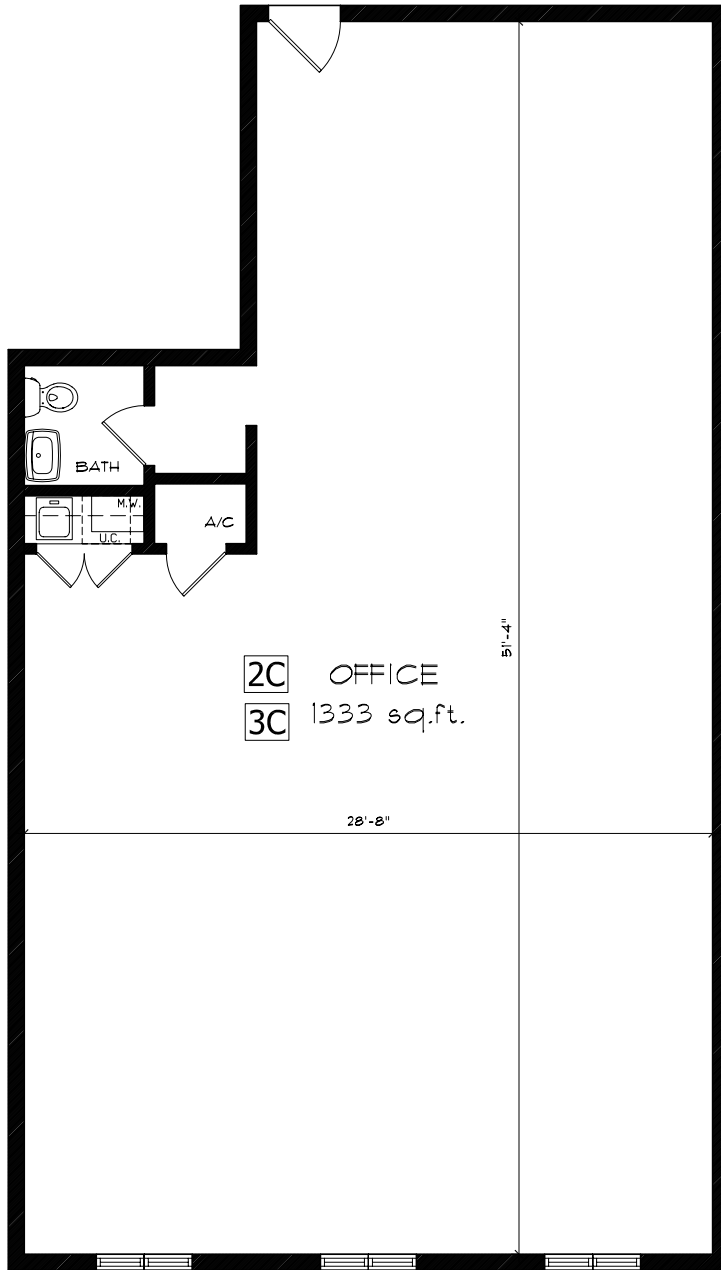

**1C** SHOP  
1104 sq.ft.

43'-4"

28'-8"

BATH

A/C

M.W.

U.C.

2C OFFICE  
3C 1333 sq.ft.

28'-8"

51'-4"

43'-4"

**2D** OFFICE  
2844 sq.ft.

57'-4"

28'-2"

2E OFFICE  
3E 1261 sq.ft.  
51'-4"

28'-8"

**3D** OFFICE  
2844 sq.ft.