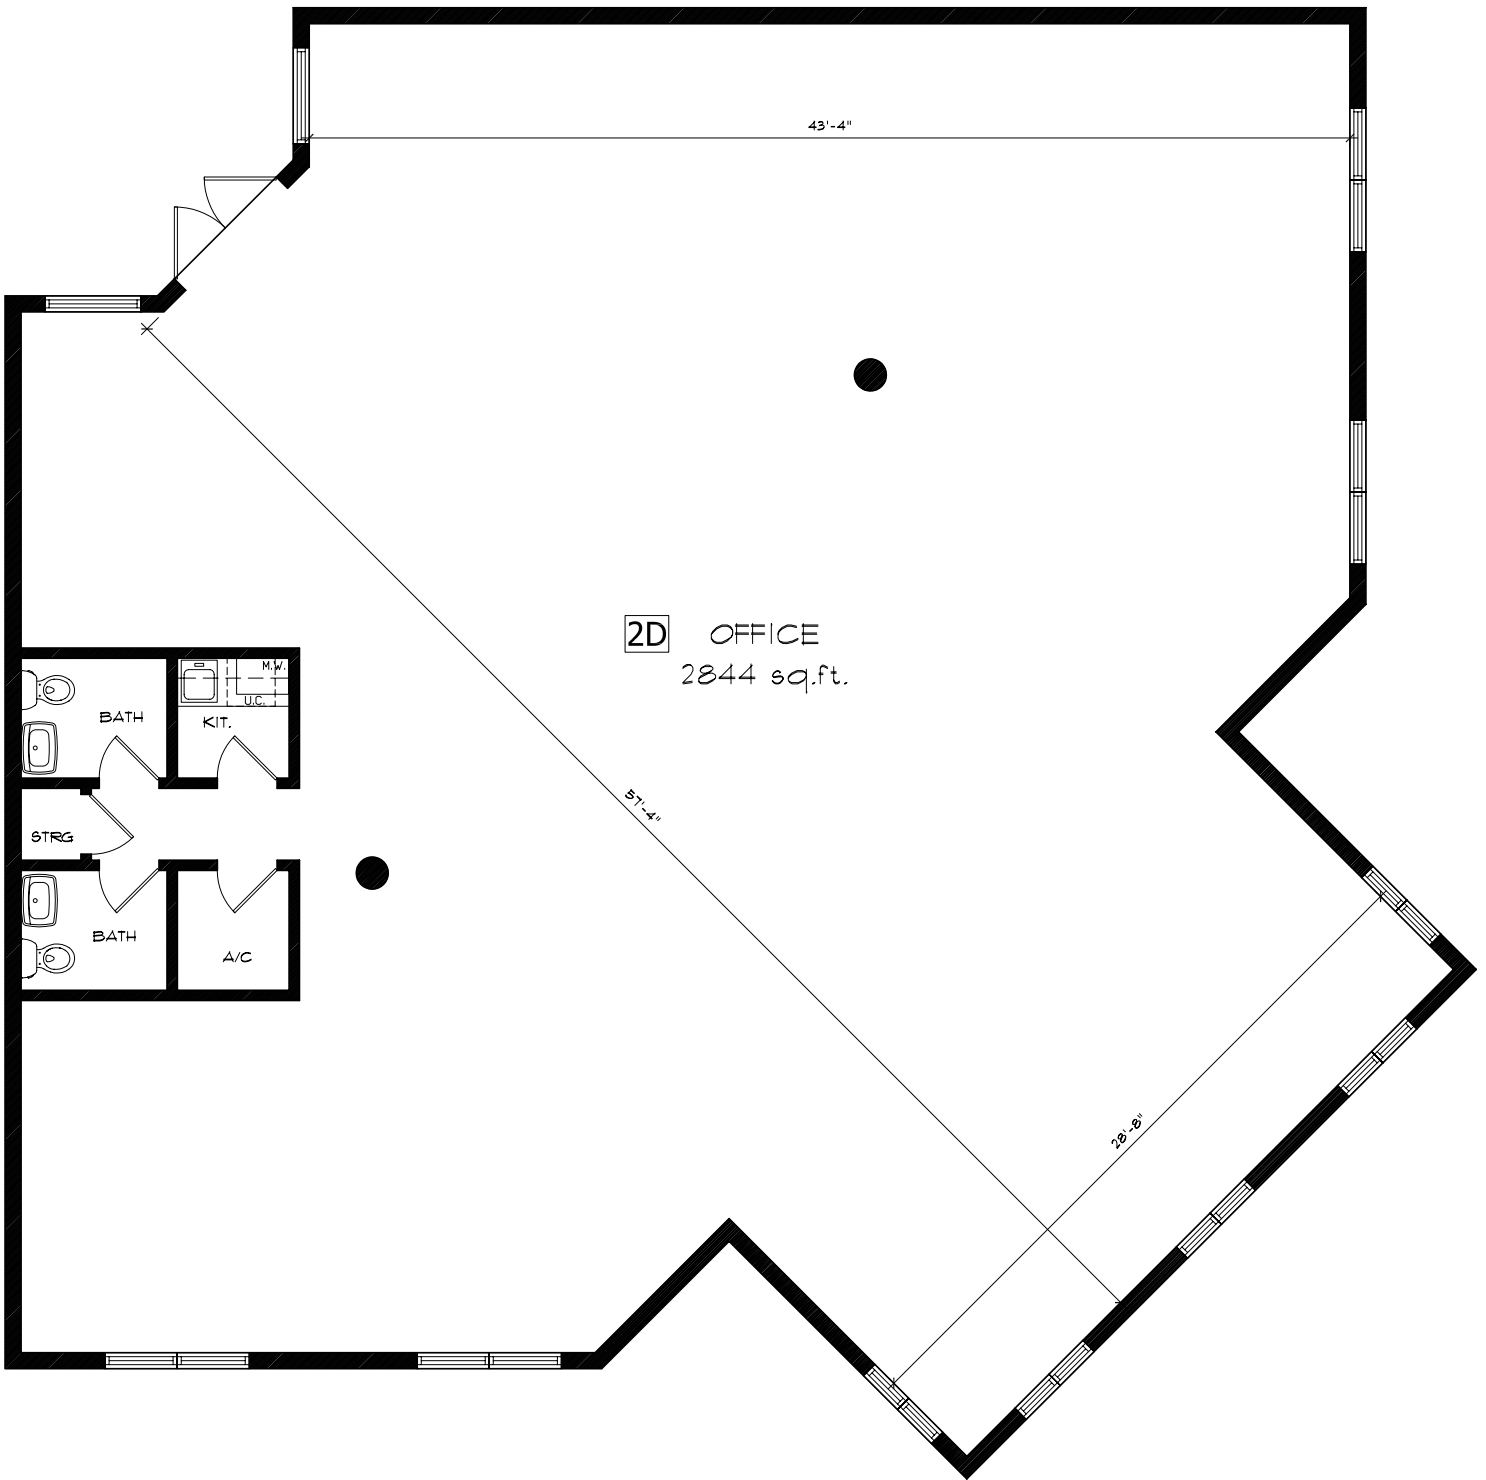

**1C** SHOP  
1104 sq.ft.

43'-4"

28'-8"

BATH

A/C

M.W.

U.C.

2C OFFICE  
3C 1333 sq.ft.

28'-8"

51'-4"

43'-4"

**2D** OFFICE  
2844 sq.ft.

57'-4"

28'-2"

2E OFFICE  
3E 1261 sq.ft.  
51'-4"

28'-8"

**3D** OFFICE  
2844 sq.ft.