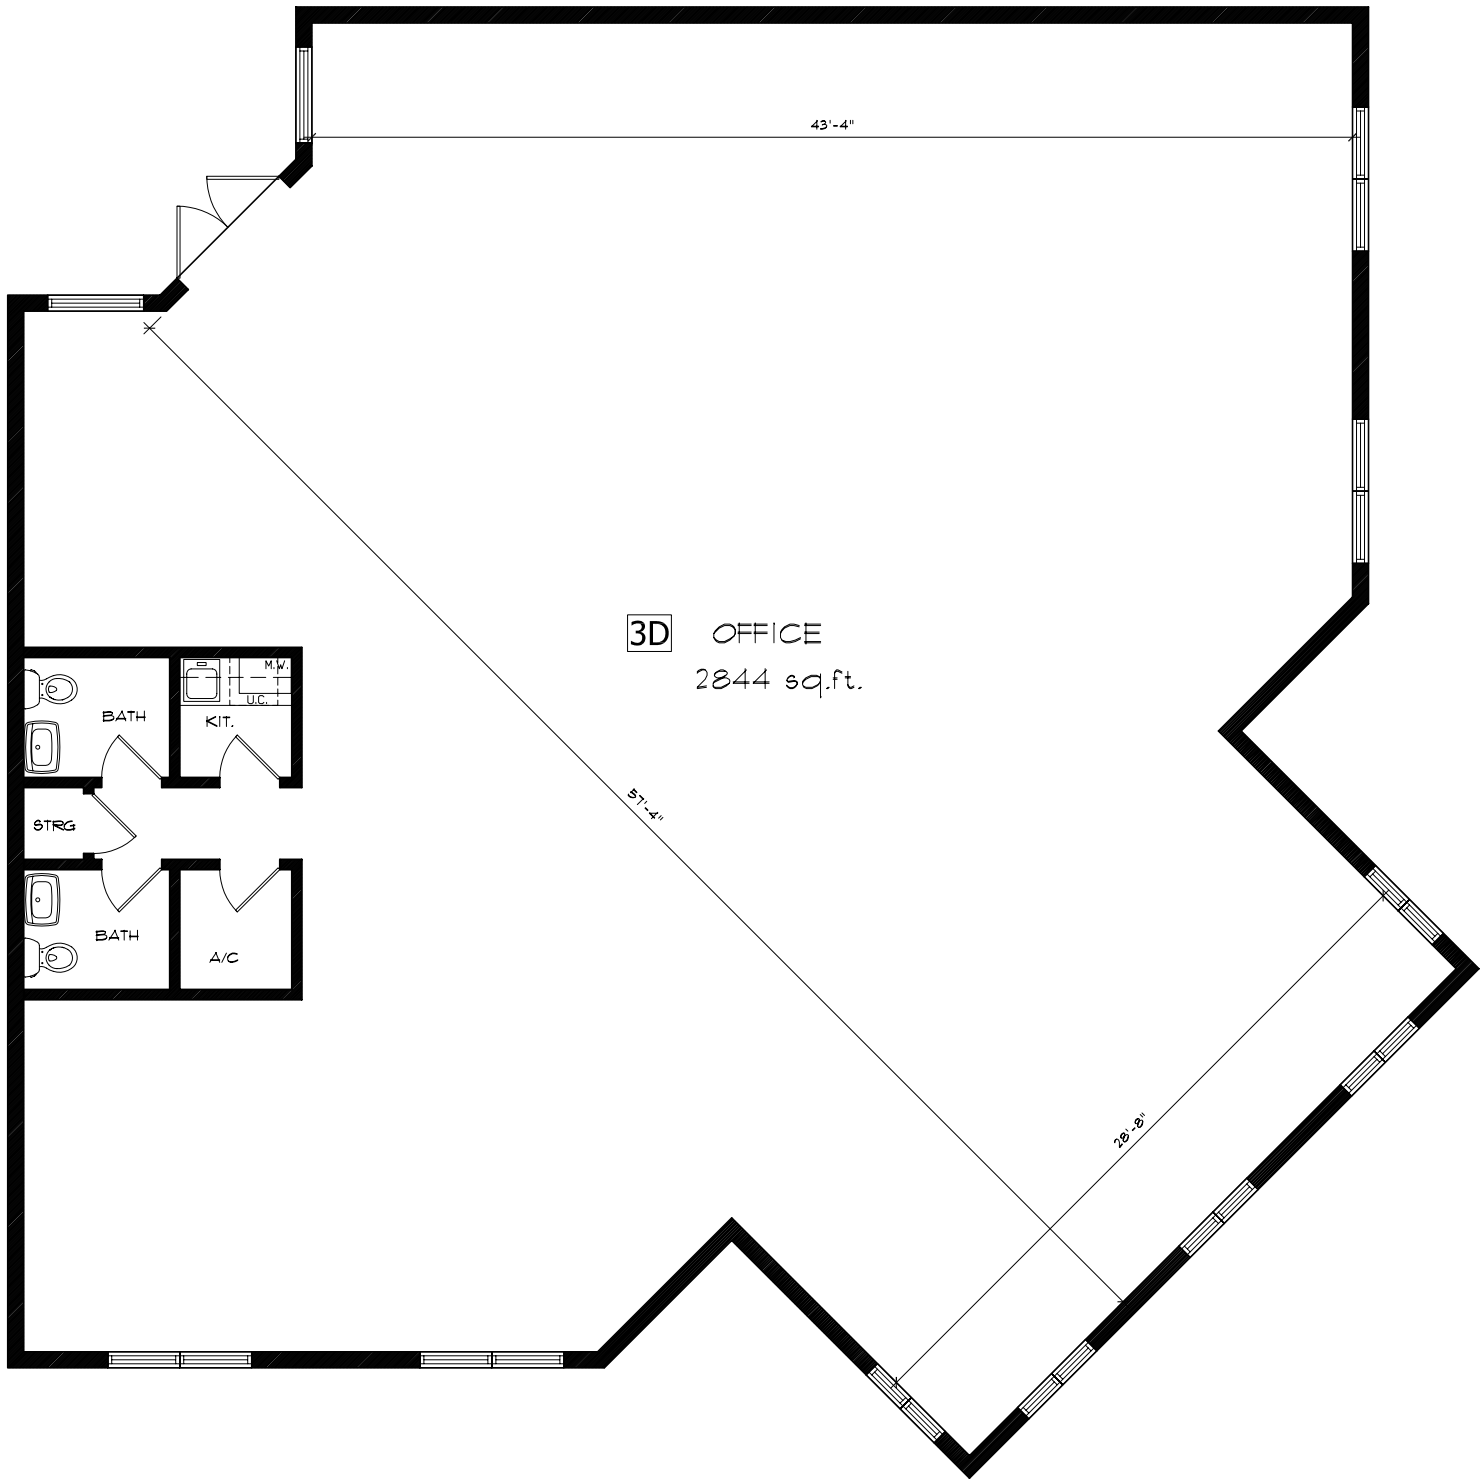

**1C** SHOP  
1104 sq.ft.

43'-4"

28'-8"

BATH

A/C

M.W.

U.C.

2C OFFICE  
3C 1333 sq.ft.

28'-8"

51'-4"

43'-4"

**2D** OFFICE  
2844 sq.ft.

57'-4"

28'-2"

2E OFFICE  
3E 1261 sq.ft.  
51'-4"

28'-8"

**3D** OFFICE  
2844 sq.ft.