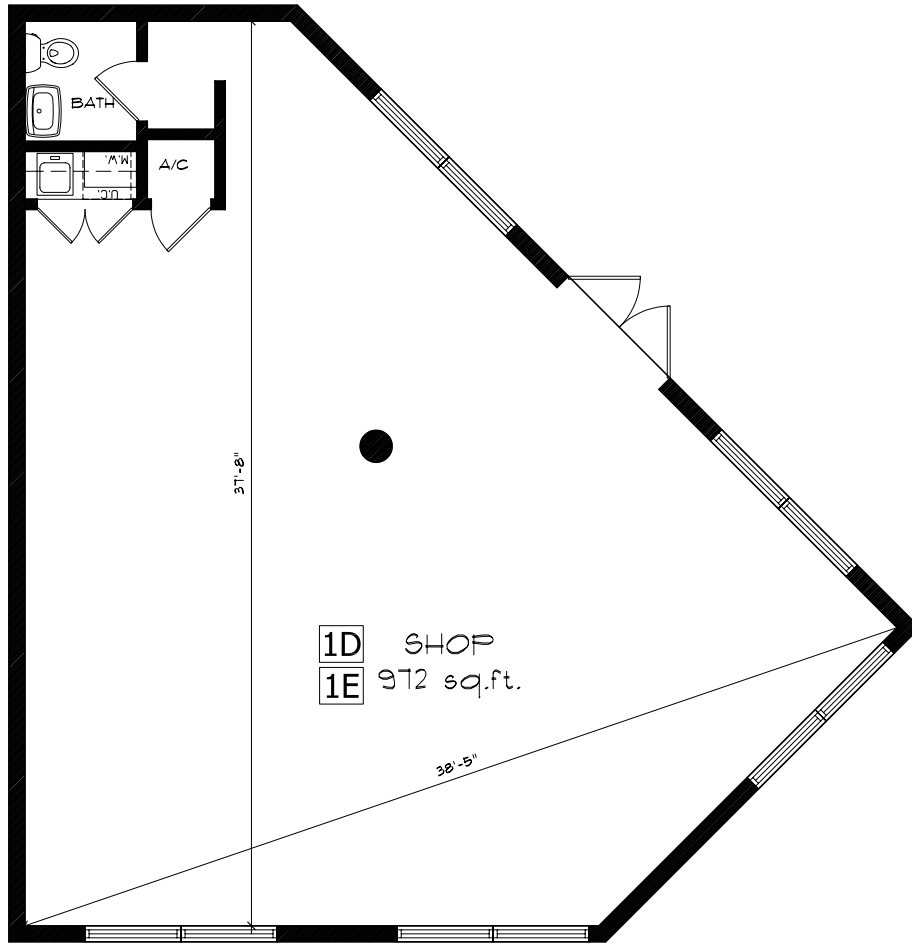

**1C** SHOP  
1104 sq.ft.

43'-4"

28'-8"

BATH

A/C

M.W.

U.C.

2C OFFICE  
3C 1333 sq.ft.

28'-8"

51'-4"

43'-4"

**2D** OFFICE  
2844 sq.ft.

57'-4"

28'-2"

2E OFFICE  
3E 1261 sq.ft.  
51'-4"

28'-8"

**3D** OFFICE  
2844 sq.ft.