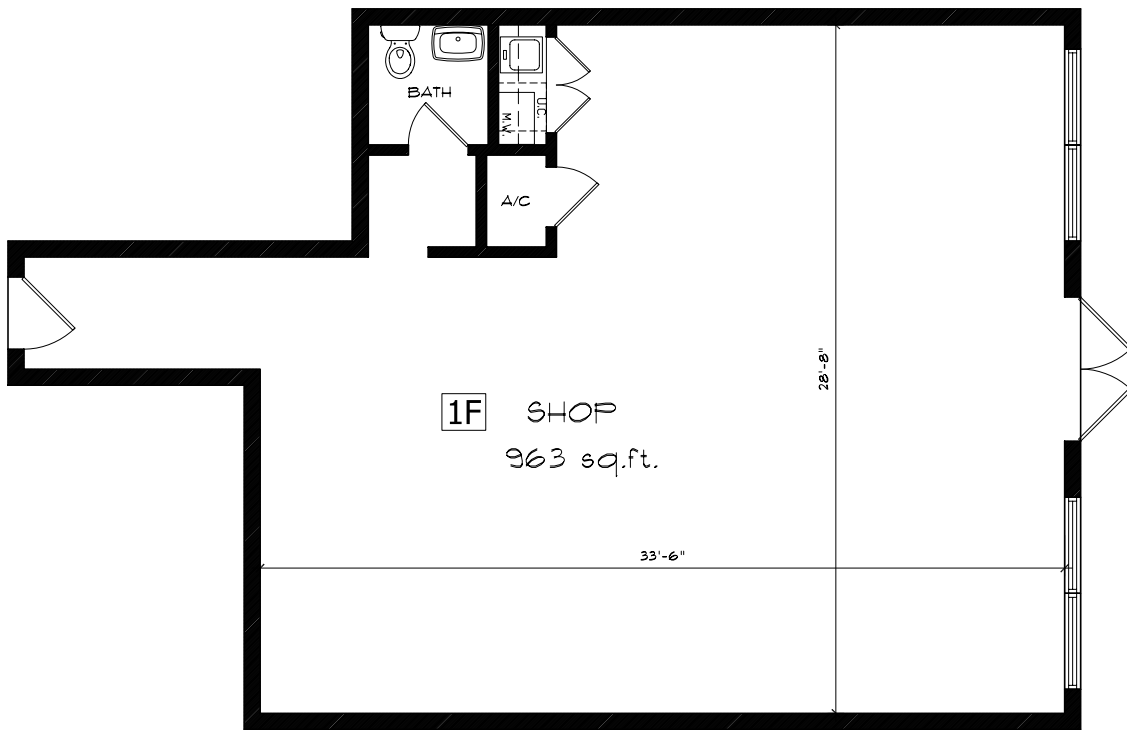

**1C** SHOP  
1104 sq.ft.

43'-4"

28'-8"

BATH

A/C

M.W.

U.C.

2C OFFICE  
3C 1333 sq.ft.

28'-8"

51'-4"

43'-4"

**2D** OFFICE  
2844 sq.ft.

57'-4"

28'-2"

2E OFFICE  
3E 1261 sq.ft.  
51'-4"

28'-8"

**3D** OFFICE  
2844 sq.ft.